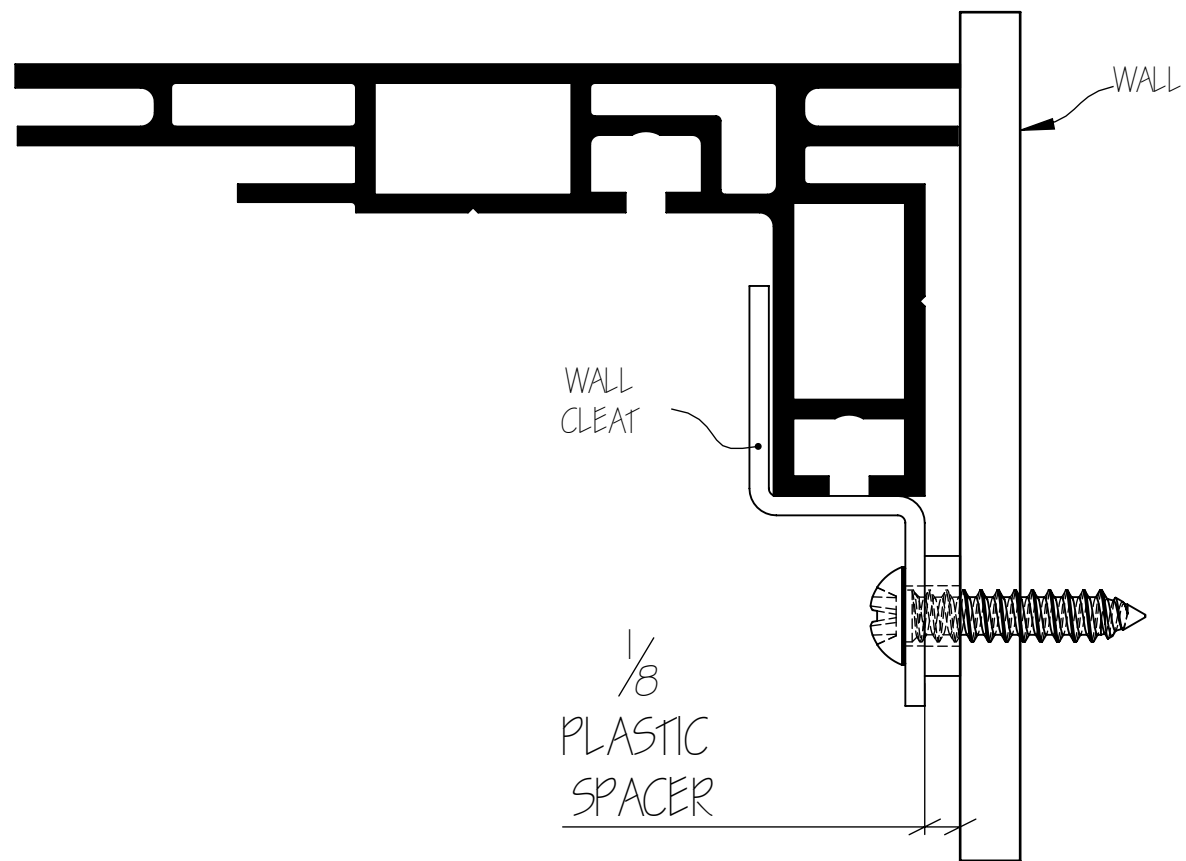

100MM SEG  
EXTRUSION

40MM SEG  
EXTRUSION

30MM SEG  
EXTRUSION

# WALL MOUNT CLEAT SET UP