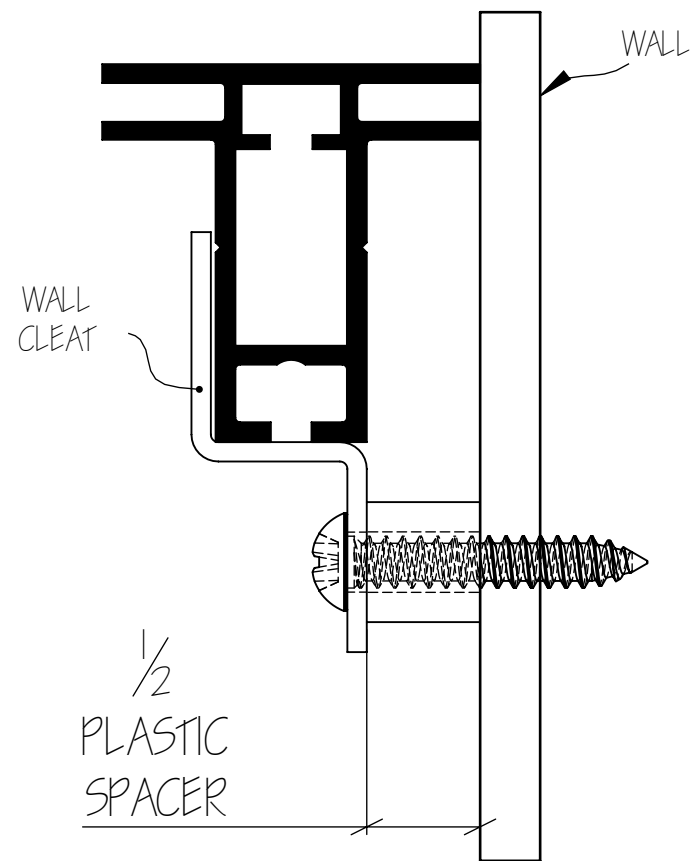

100MM SEG  
EXTRUSION

40MM SEG  
EXTRUSION

30MM SEG  
EXTRUSION

# WALL MOUNT CLEAT SET UP