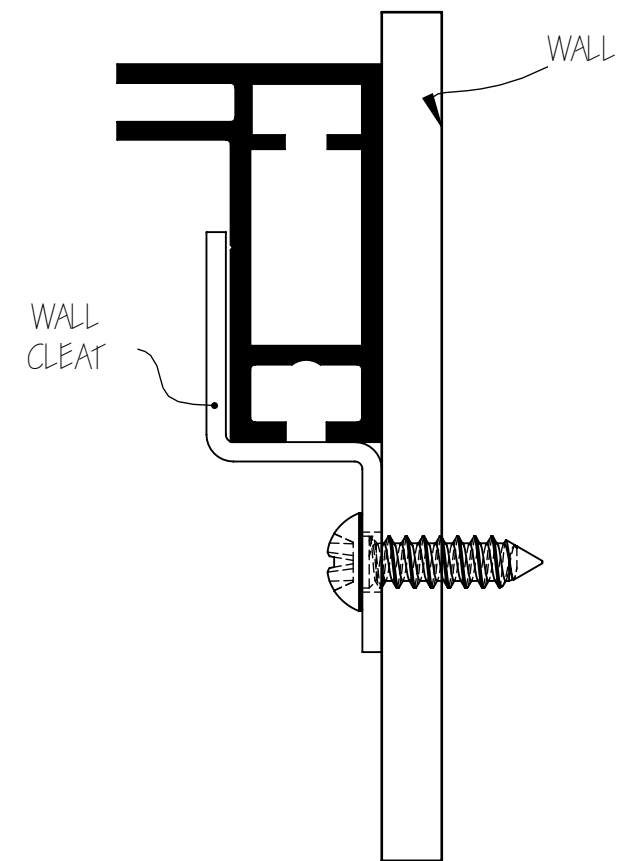

100MM SEG  
EXTRUSION

40MM SEG  
EXTRUSION

30MM SEG  
EXTRUSION

# WALL MOUNT CLEAT SET UP