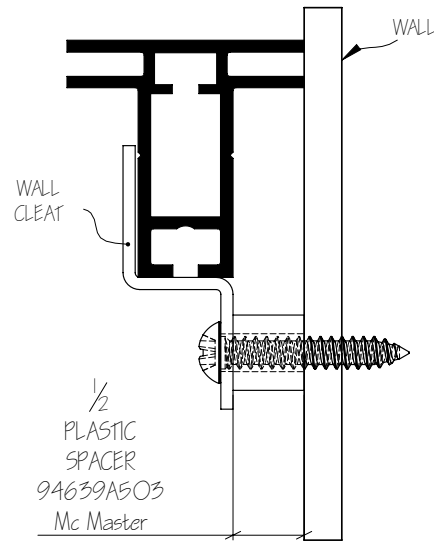

100MM SEG
EXTRUSION

40MM SEG
EXTRUSION

30MM SEG
EXTRUSION

WALL MOUNT CLEAT SET UP