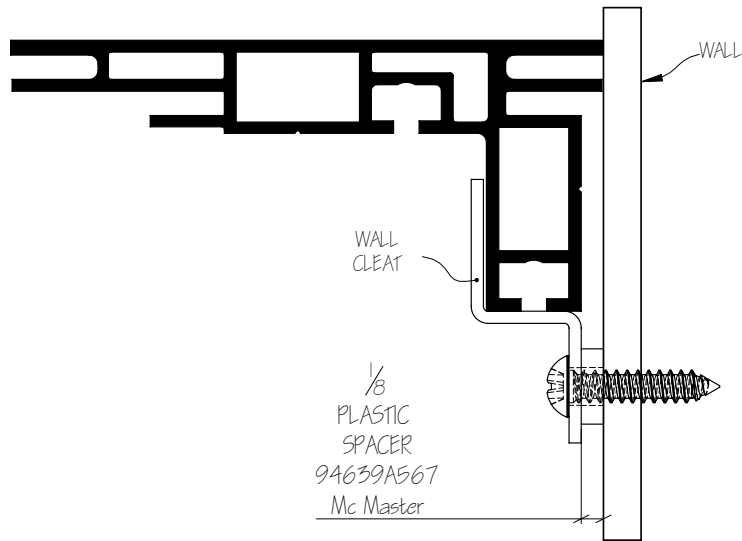

100MM SEG
EXTRUSION

40MM SEG
EXTRUSION

30MM SEG
EXTRUSION

WALL MOUNT CLEAT SET UP