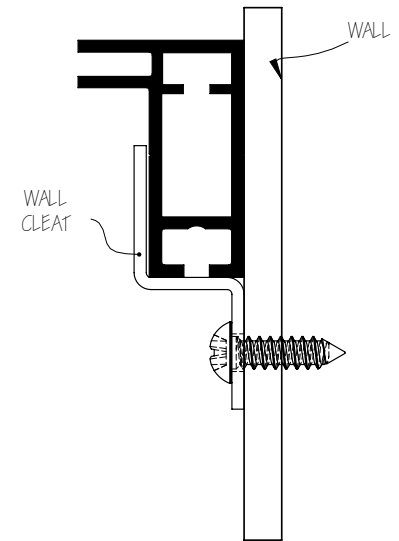

100MM SEG
EXTRUSION

40MM SEG
EXTRUSION

30MM SEG
EXTRUSION

WALL MOUNT CLEAT SET UP