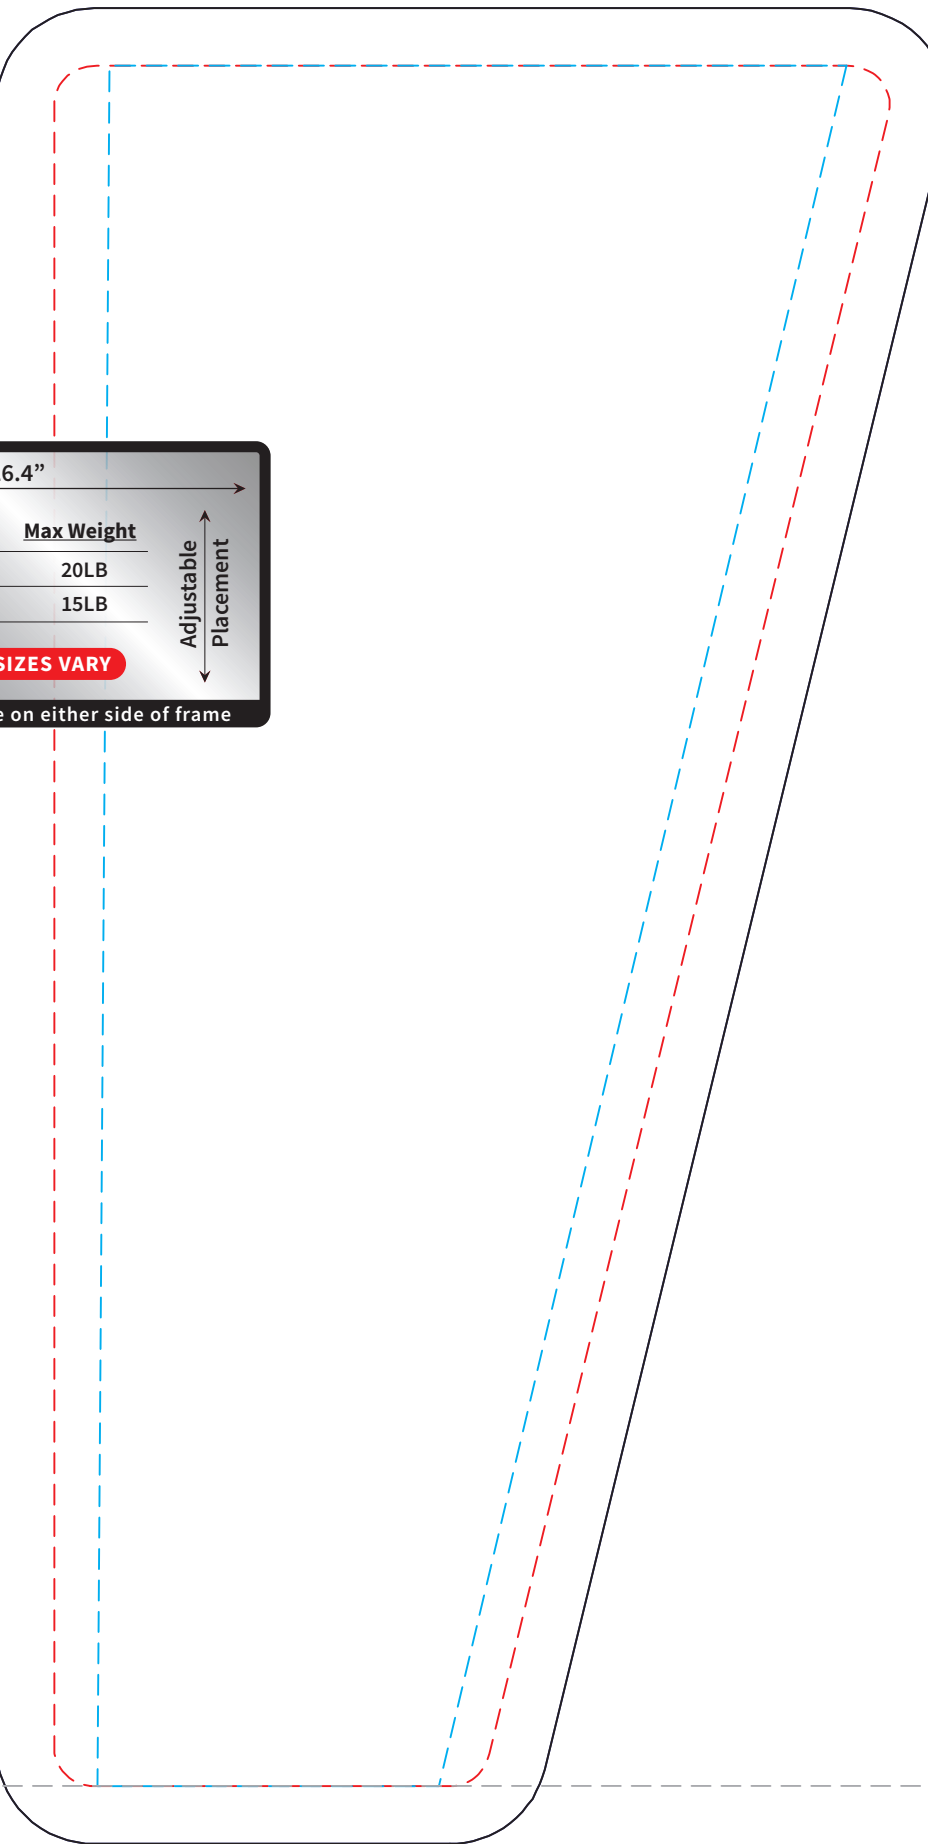

IMPORTANT: Please account for monitors or tables that may interfere with the art.

Infinity Wing Wide Top

- Layout Area: 49.13" x 96"
- - - Safe Area: 43.50" x 89.60"
- - - Area If Being Overlapped: 39.5"W x 89.60"H

- Keep all critical art inside stitch lines.
- Template is at 1/10 Scale.
- Convert all text to outlines, or supply font.
- All images must be at least 72 DPI at full scale.
- Supply all linked art files.

Front & Back

26.4"	
Monitor Clip	Max Weight
Double Wall	20LB
Single Wall	15LB
MONITOR SIZES VARY	
Note: Monitor can be on either side of frame	

14.9" Adjustable Placement

Front & Back