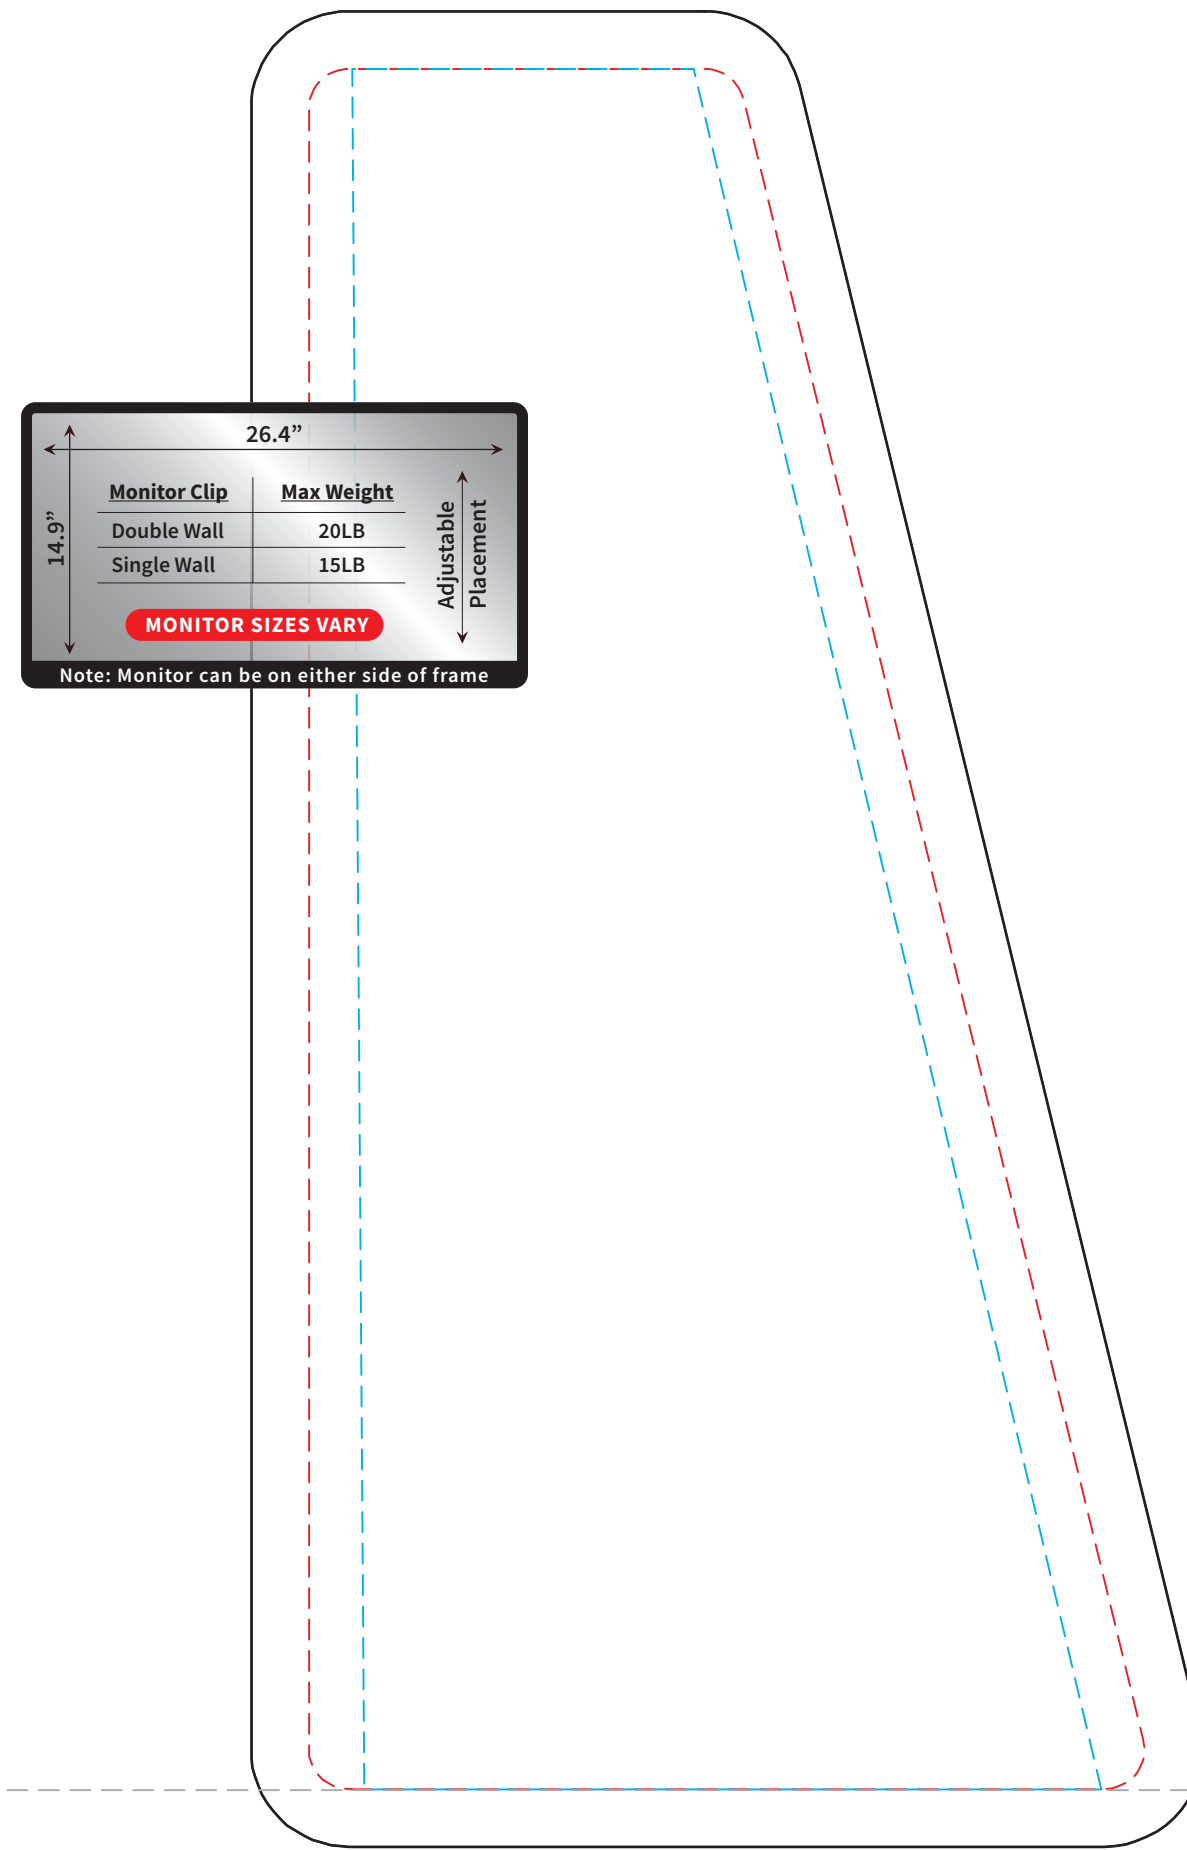

IMPORTANT: Please account for monitors or tables that may interfere with the art.

Infinity Wing Narrow Top

- Layout Area: 49.13" x 96"
- - - Safe Area: 43.50" x 89.60"
- - - Area If Being Overlapped: 39.5"W x 89.60"H

- Keep all critical art inside stitch lines.
- Template is at 1/10 Scale.
- Convert all text to outlines, or supply font.
- All images must be at least 72 DPI at full scale.
- Supply all linked art files.

Front & Back

Front & Back