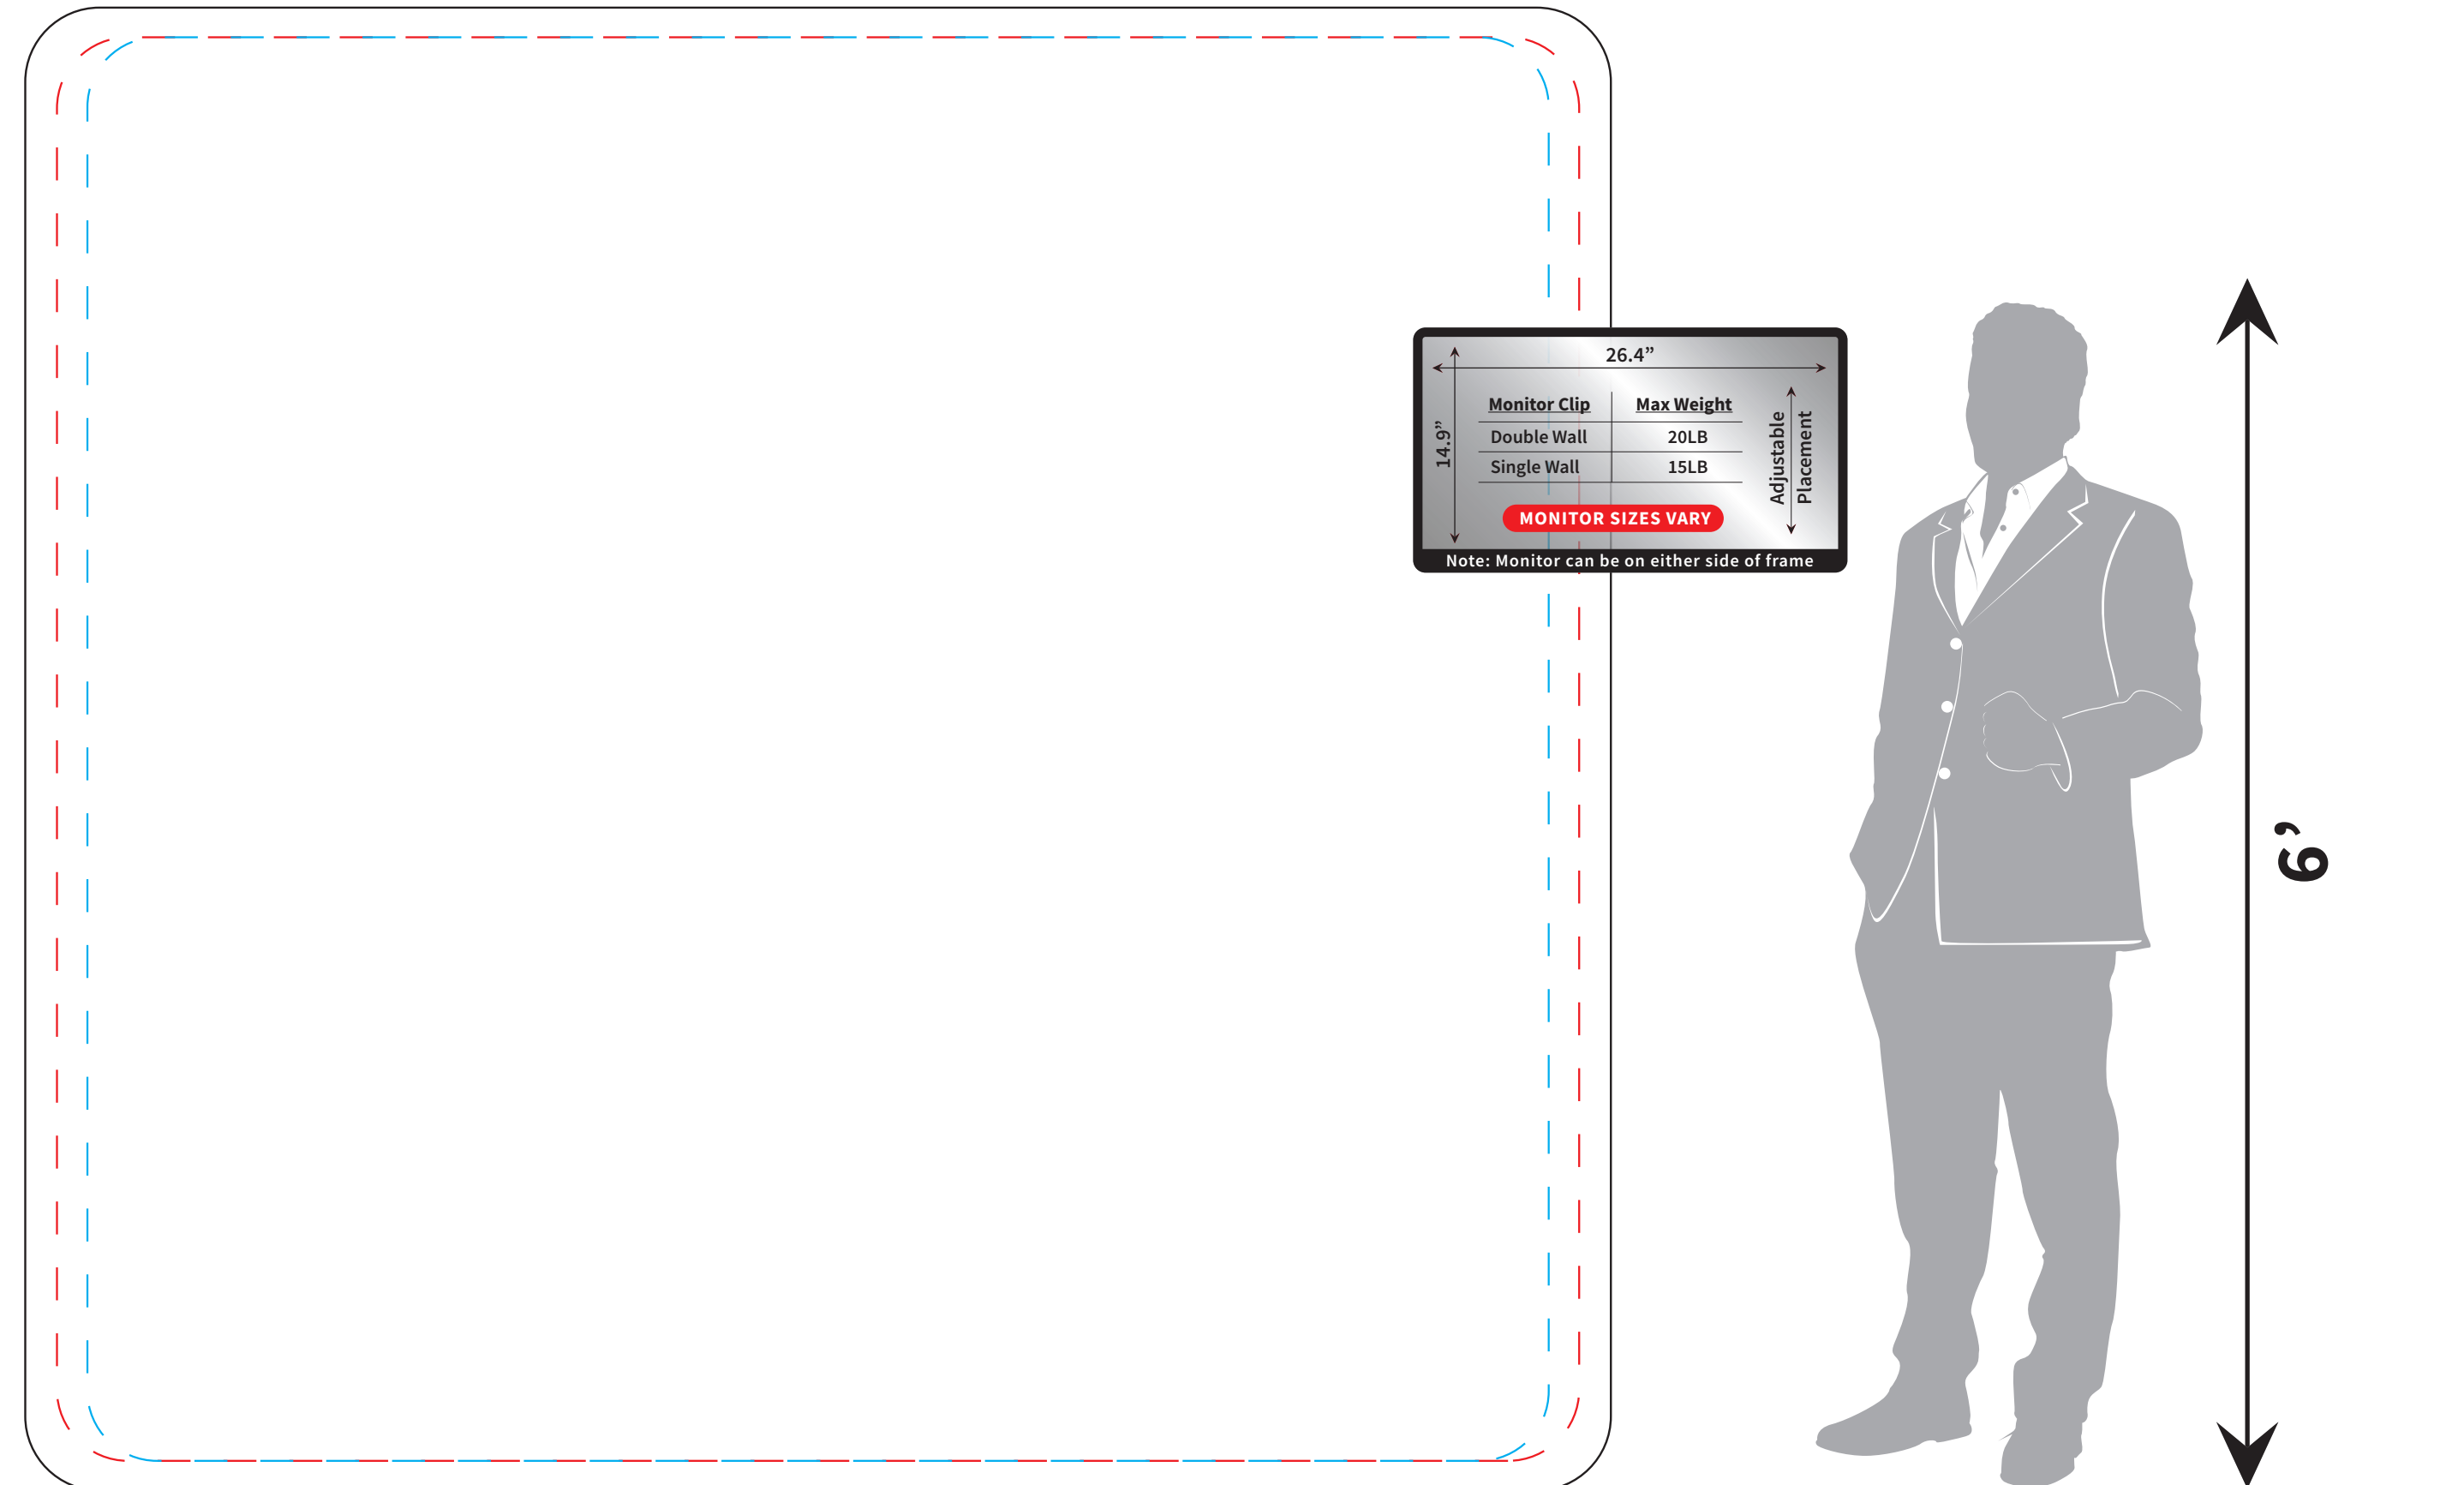

**IMPORTANT:** Please account for monitors or tables that may interfere with the art.

## Infinity 8' Vertical Curve

- Layout Area - 96.375"W x 90.125"H
- - - Safe Area - 92.52"W x 86.52"H
- - - Area If Being Overlapped: 88.81"W x 86.52"H

- Keep all critical art inside stitch lines.
- Template is at 1/10 Scale.
- Convert all text to outlines, or supply font.
- All images must be at least 72 DPI at full scale.
- Supply all linked art files.

1/10 Scale

Revised 5/8/2018