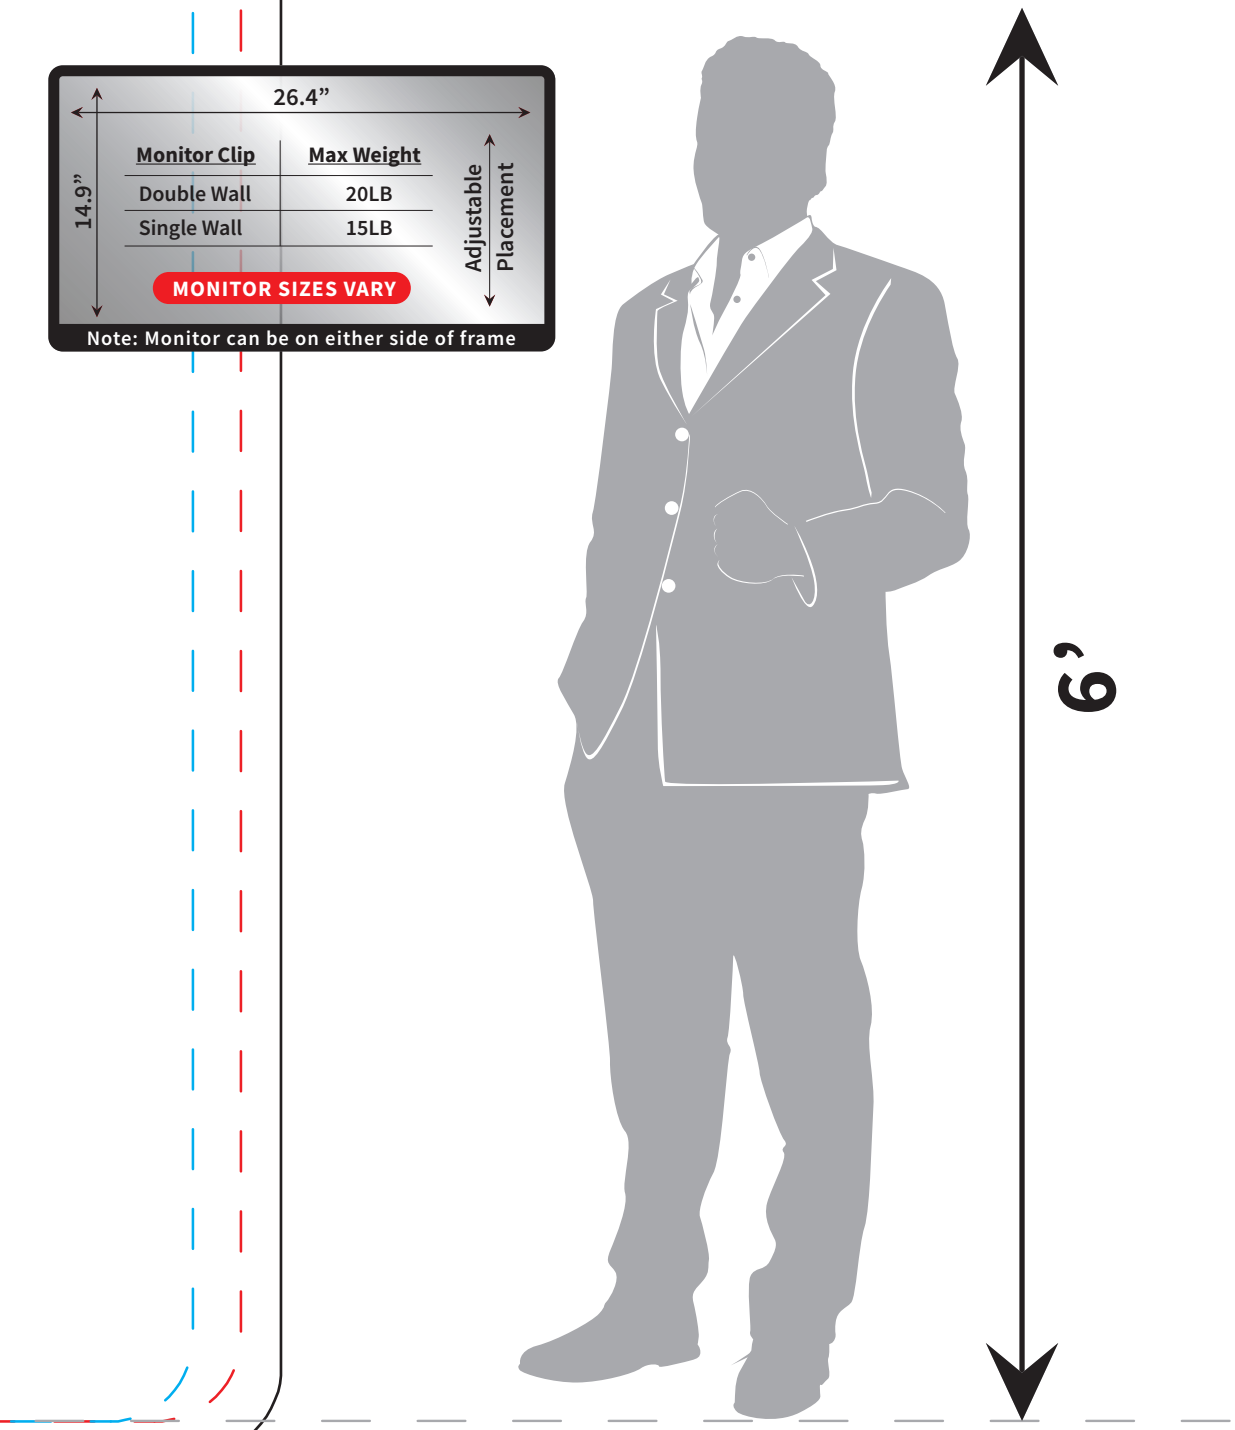

IMPORTANT: Please account for monitors or tables that may interfere with the art.

Infinity HC 8' Wall

- Front Layout Area : 102.5"W x 90.75"H
- - - Front Safe Area: 98.4"W x 87.12"H
- - - Front Area If Being Overlapped: 93.4"W x 87.12"H
- Back Layout Area : 104.25"W x 90.75"H
- - - Back Safe Area: 100.08"W x 87.12"H
- - - Back Area If Being Overlapped: 95.08"W x 87.12"H

- Keep all critical art inside stitch lines.
- Template is at 1/10 Scale.
- Convert all text to outlines, or supply font.
- All images must be at least 72 DPI at full scale.
- Supply all linked art files.

Concave

Convex

1/10 Scale

Revised 3/29/2018