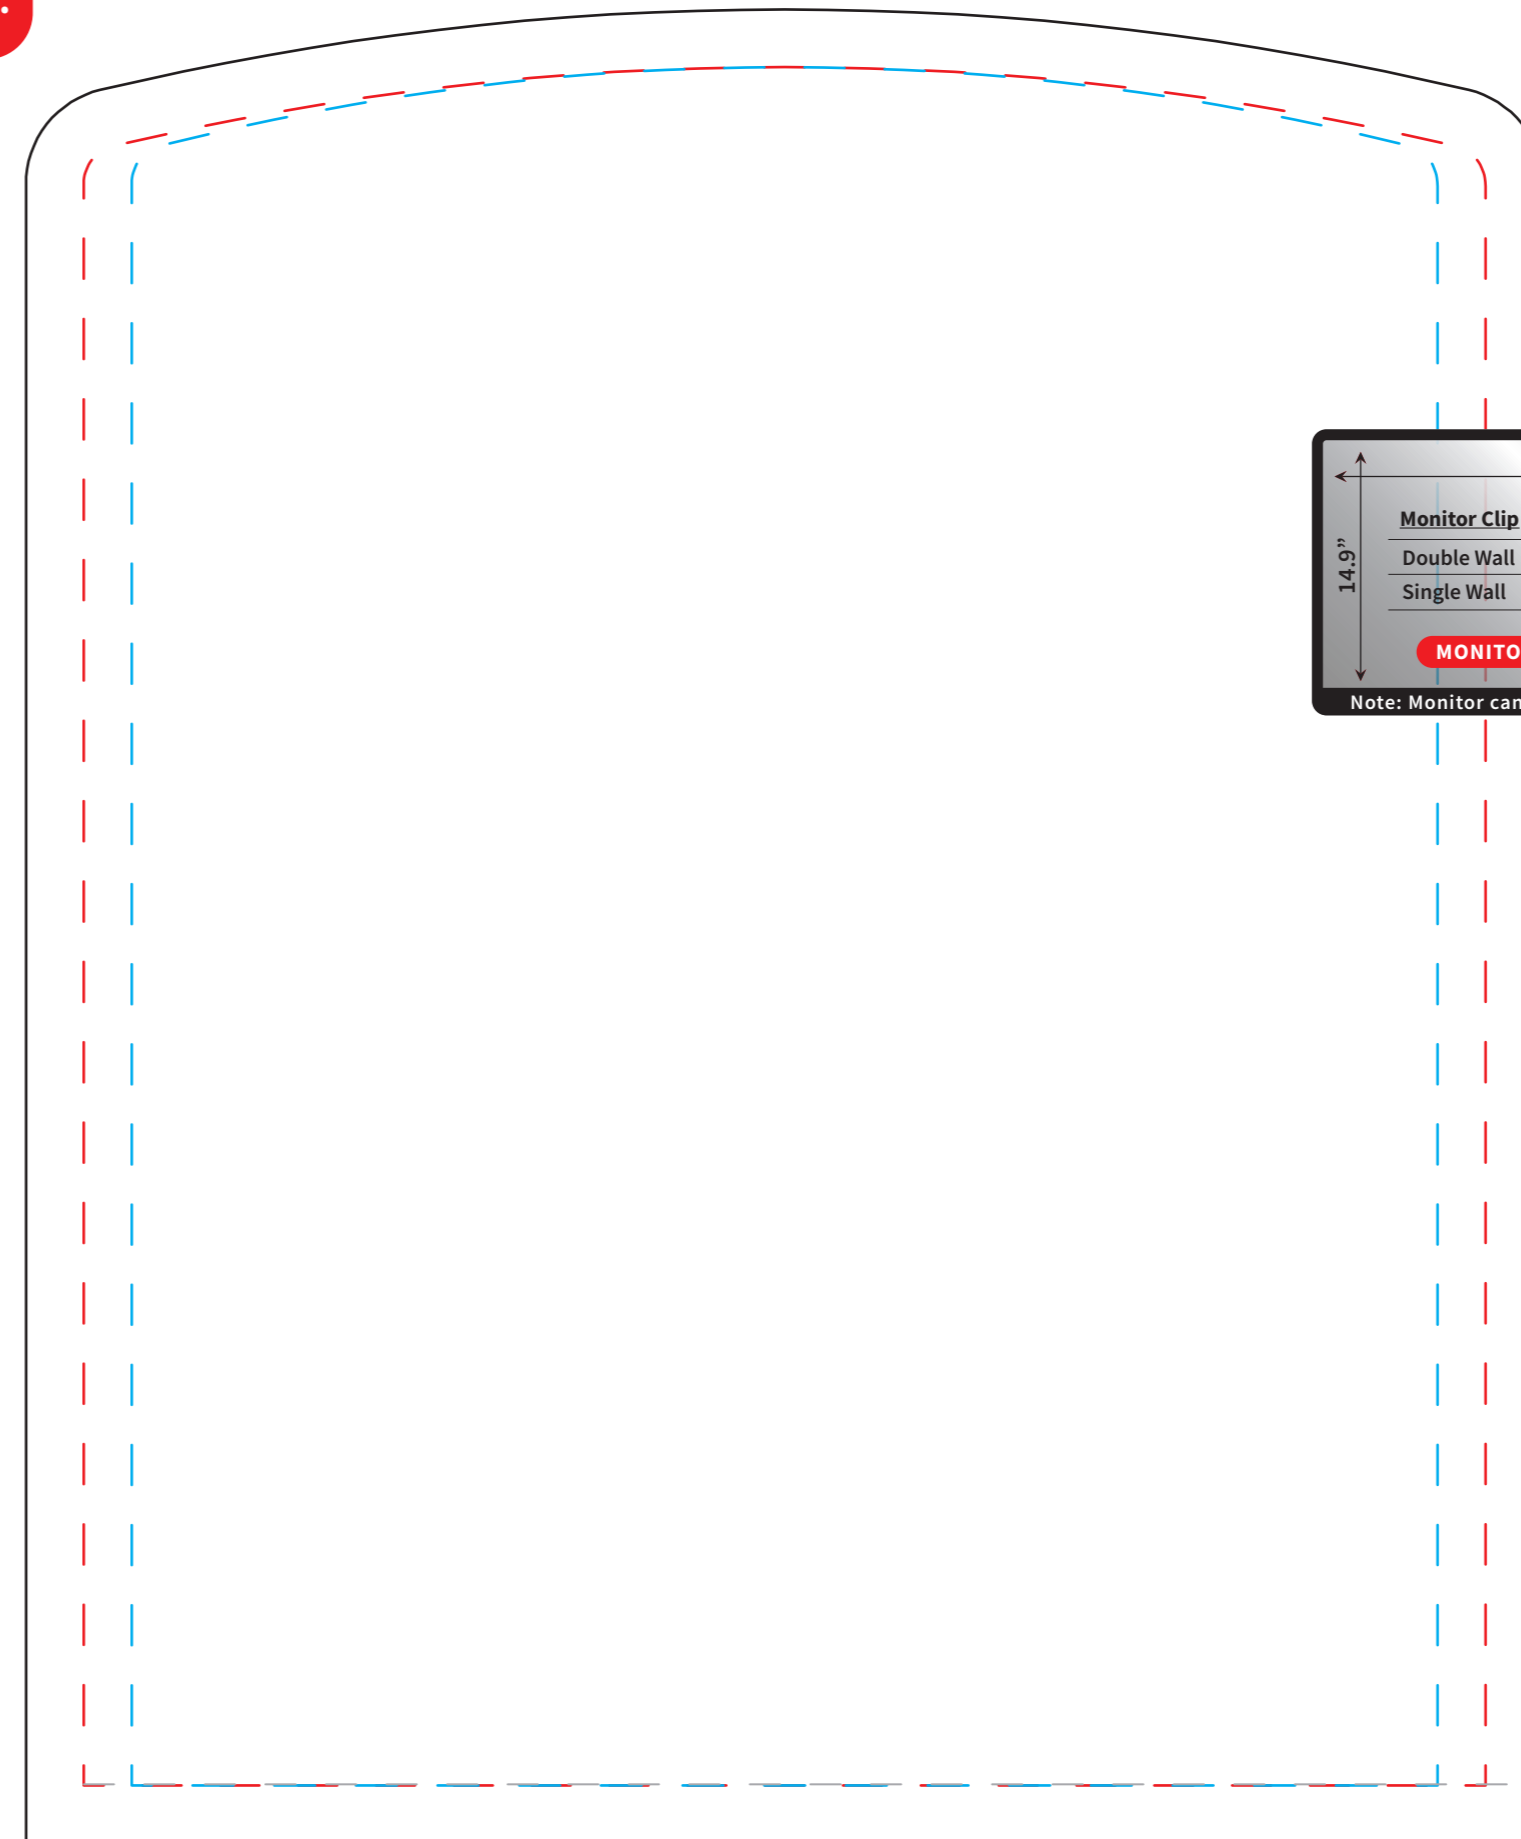

IMPORTANT: Please account for monitors or tables that may interfere with the art.

Infinity C5 Flat Wall

- Layout Area - 79"W x 95.5"H
- - - Safe Area - 73"W x 89.5"H
- - - Area If Being Overlapped: 68"W x 89.5"H

- Keep all critical art inside stitch lines.
- Template is at 1/10 Scale.
- Convert all text to outlines, or supply font.
- All images must be at least 72 DPI at full scale.
- Supply all linked art files.

1/10 Scale

Revised 3/29/2018