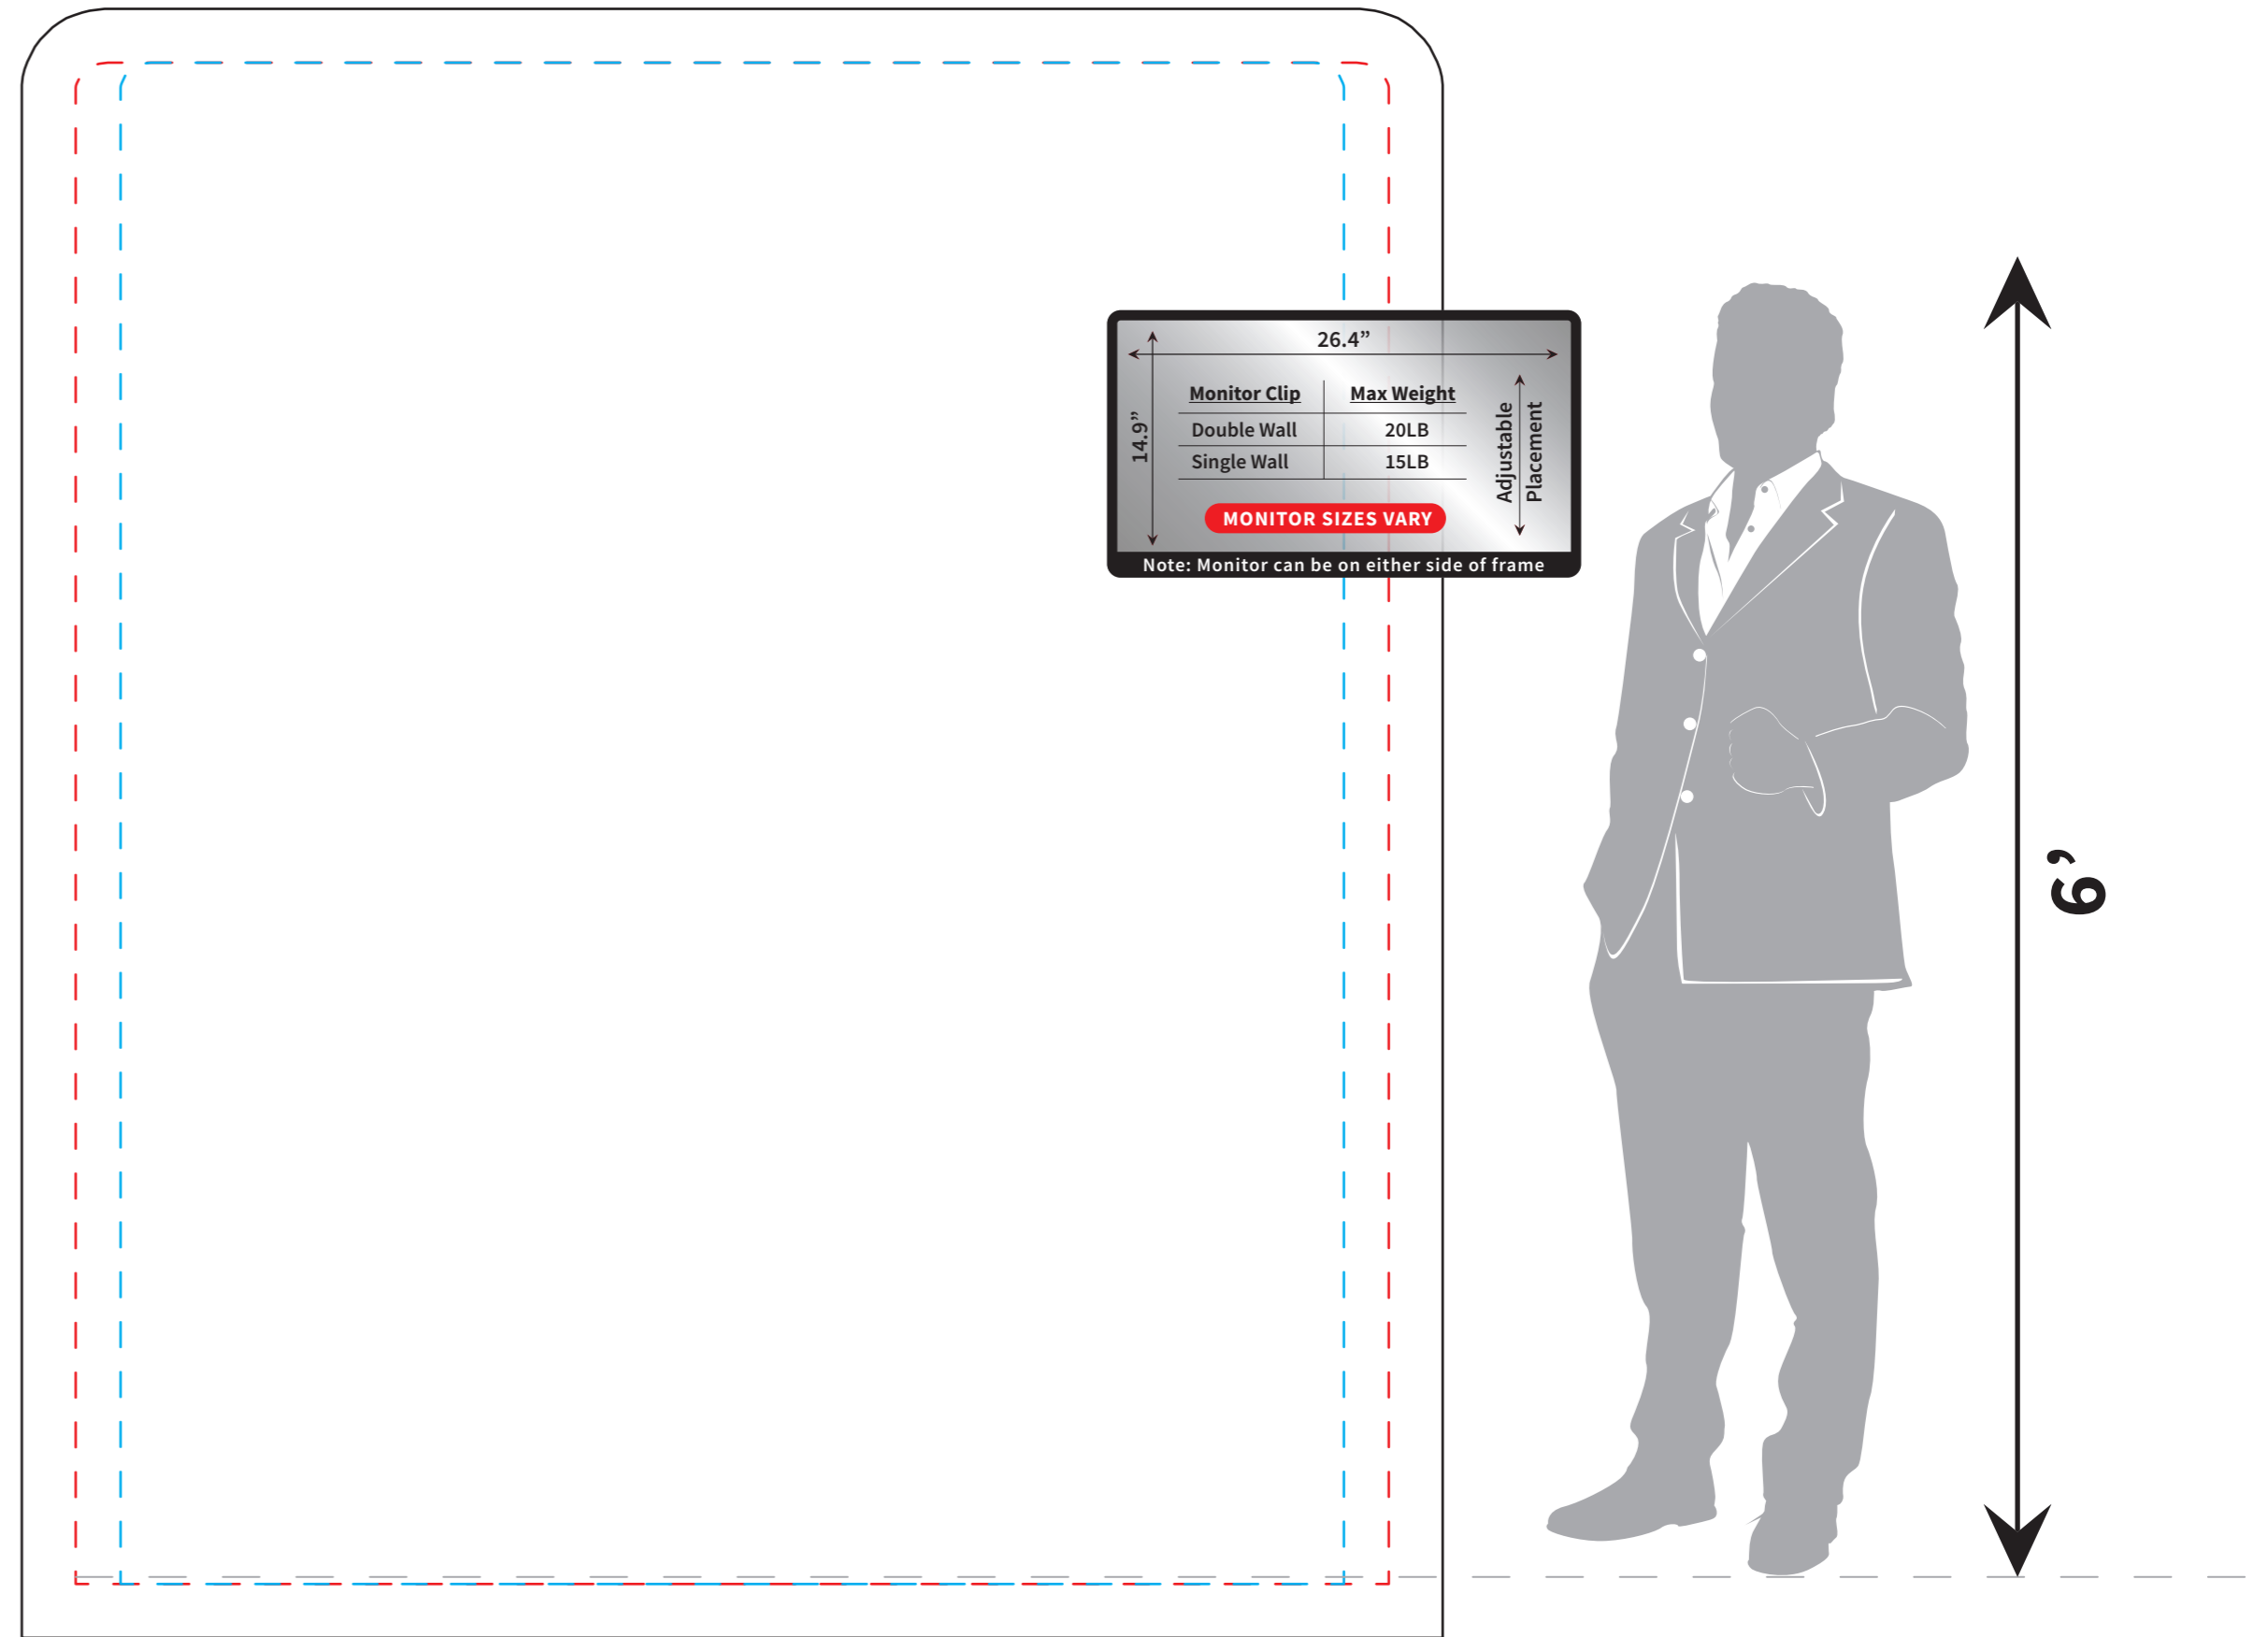

**IMPORTANT:** Please account for monitors or tables that may interfere with the art.

## Infinity Wall C1

- Layout Area - 79.13" x 90.75"
- - - Safe Area - 73.13" x 84.75"
- - - Area If Being Overlapped: 68.13"W x 84.75"H

- Keep all critical art inside stitch lines.
- Template is at 1/10 Scale.
- Convert all text to outlines, or supply font.
- All images must be at least 72 DPI at full scale.
- Supply all linked art files.

1/10 Scale

Revised 3/29/2018