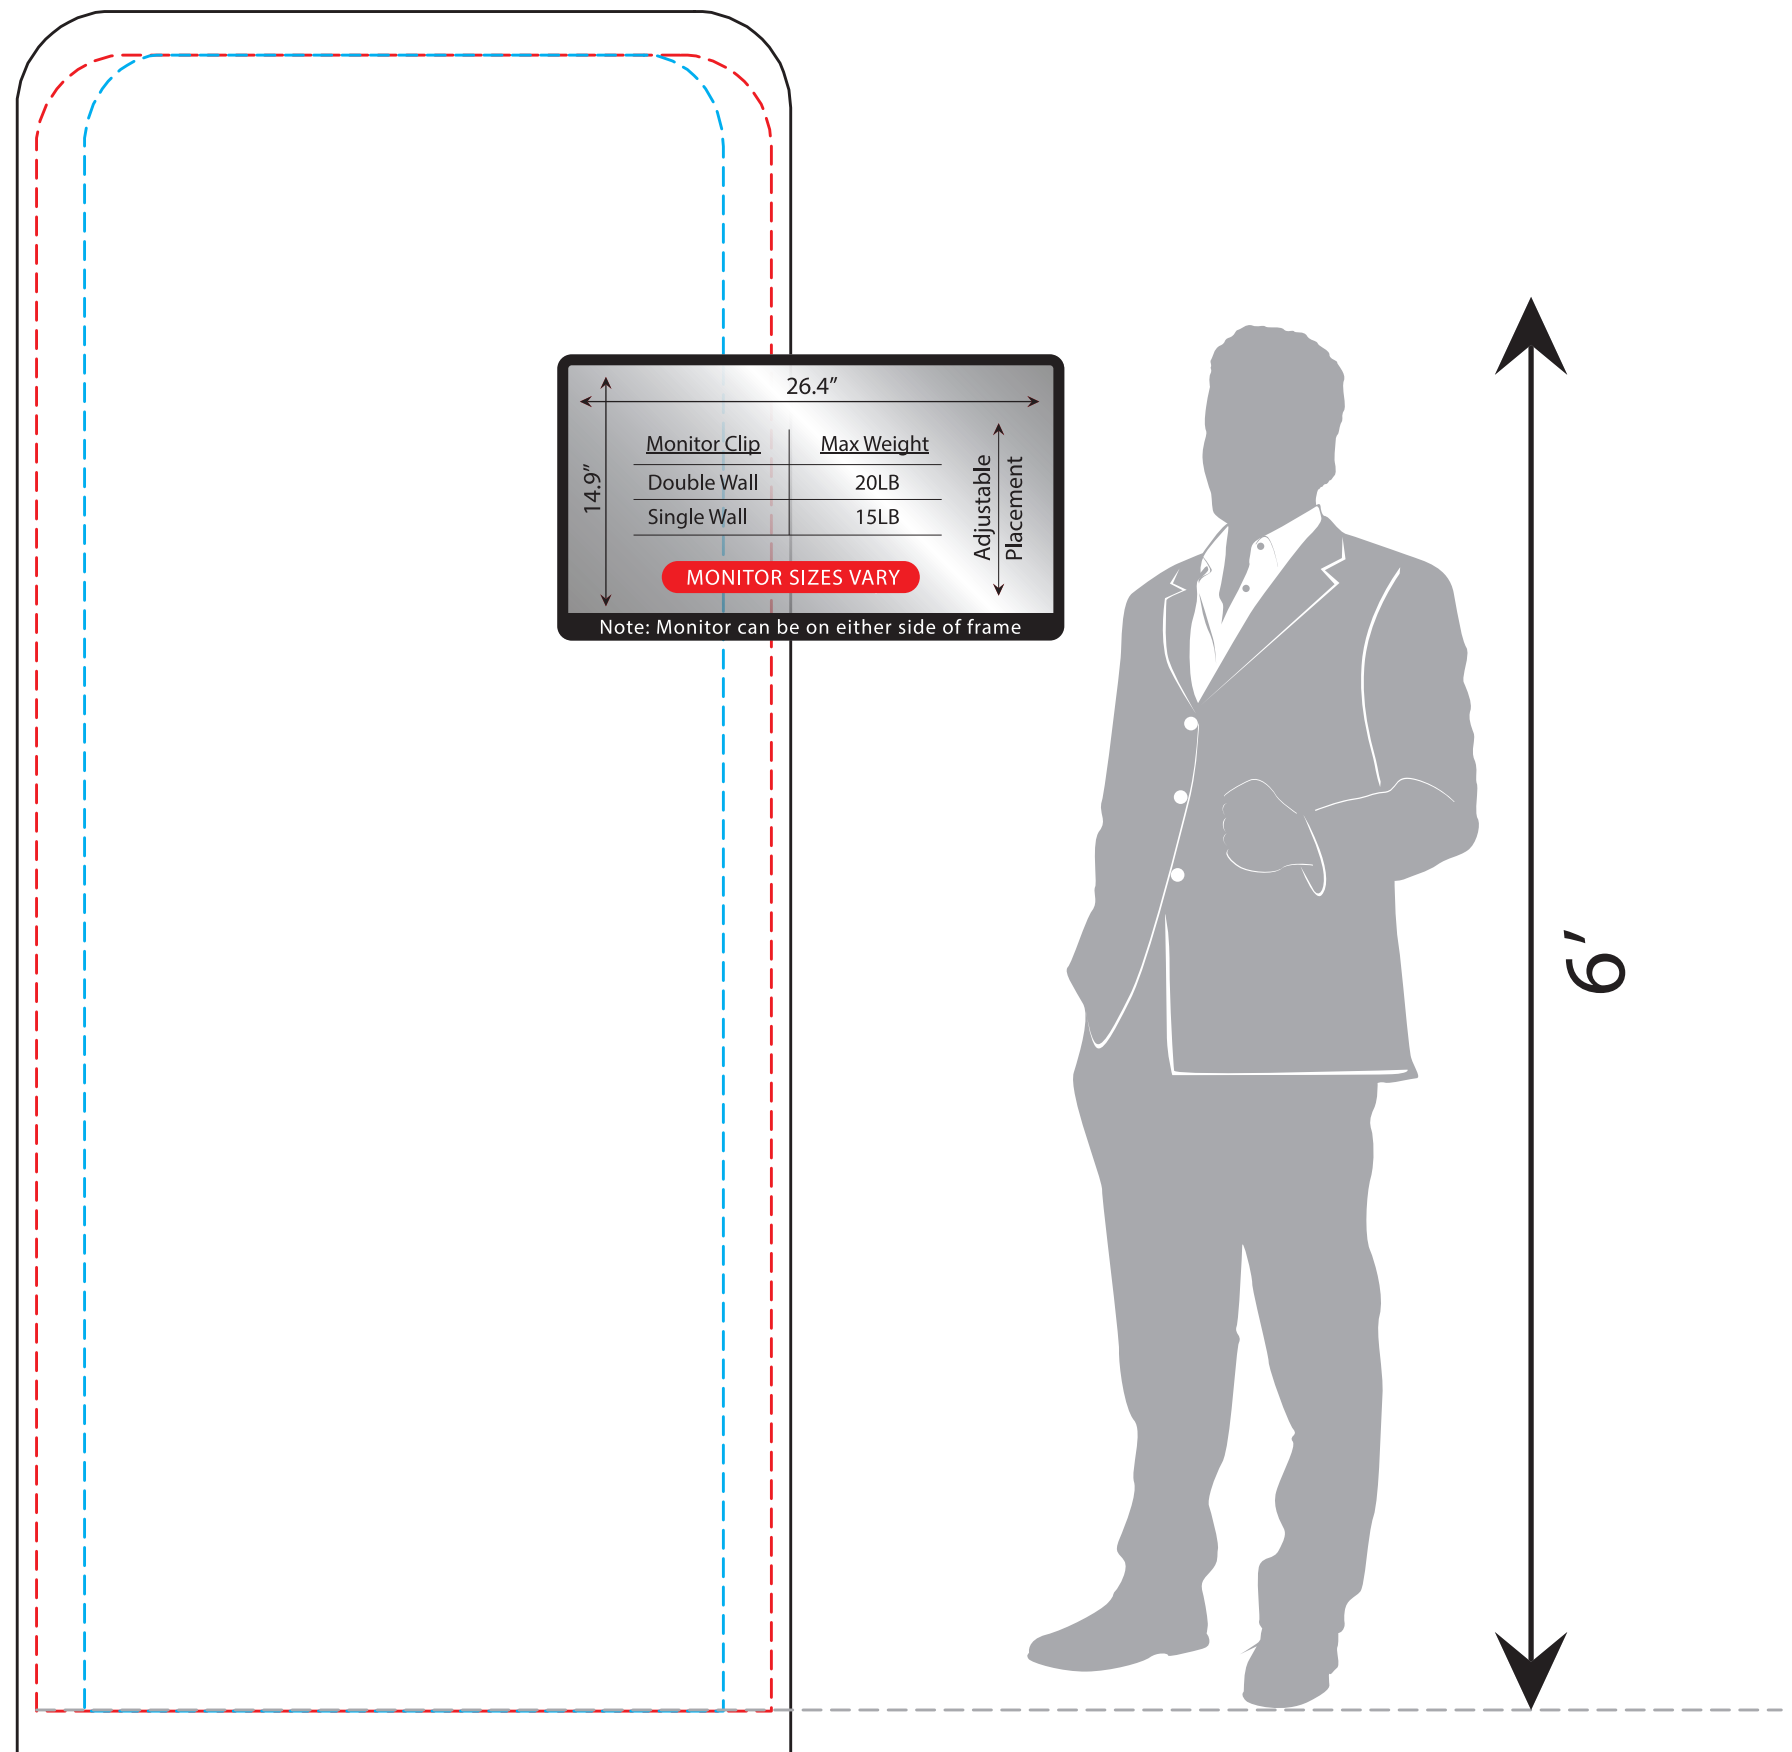

IMPORTANT: Please account for monitors or tables that may interfere with the art.

Infinity A1

- Layout Area : 40.25"W x 90.75"H
- - - Safe Area: 38.36"W x 86.21"H
- - - Area If Being Overlapped: 33.36"W x 86.21"H

- Keep all critical art inside stitch lines.
- Template is at 1/10 Scale.
- Convert all text to outlines, or supply font.
- All images must be at least 72 DPI at full scale.
- Supply all linked art files.

Front & Back

1/10 Scale

Revised 3/29/2018