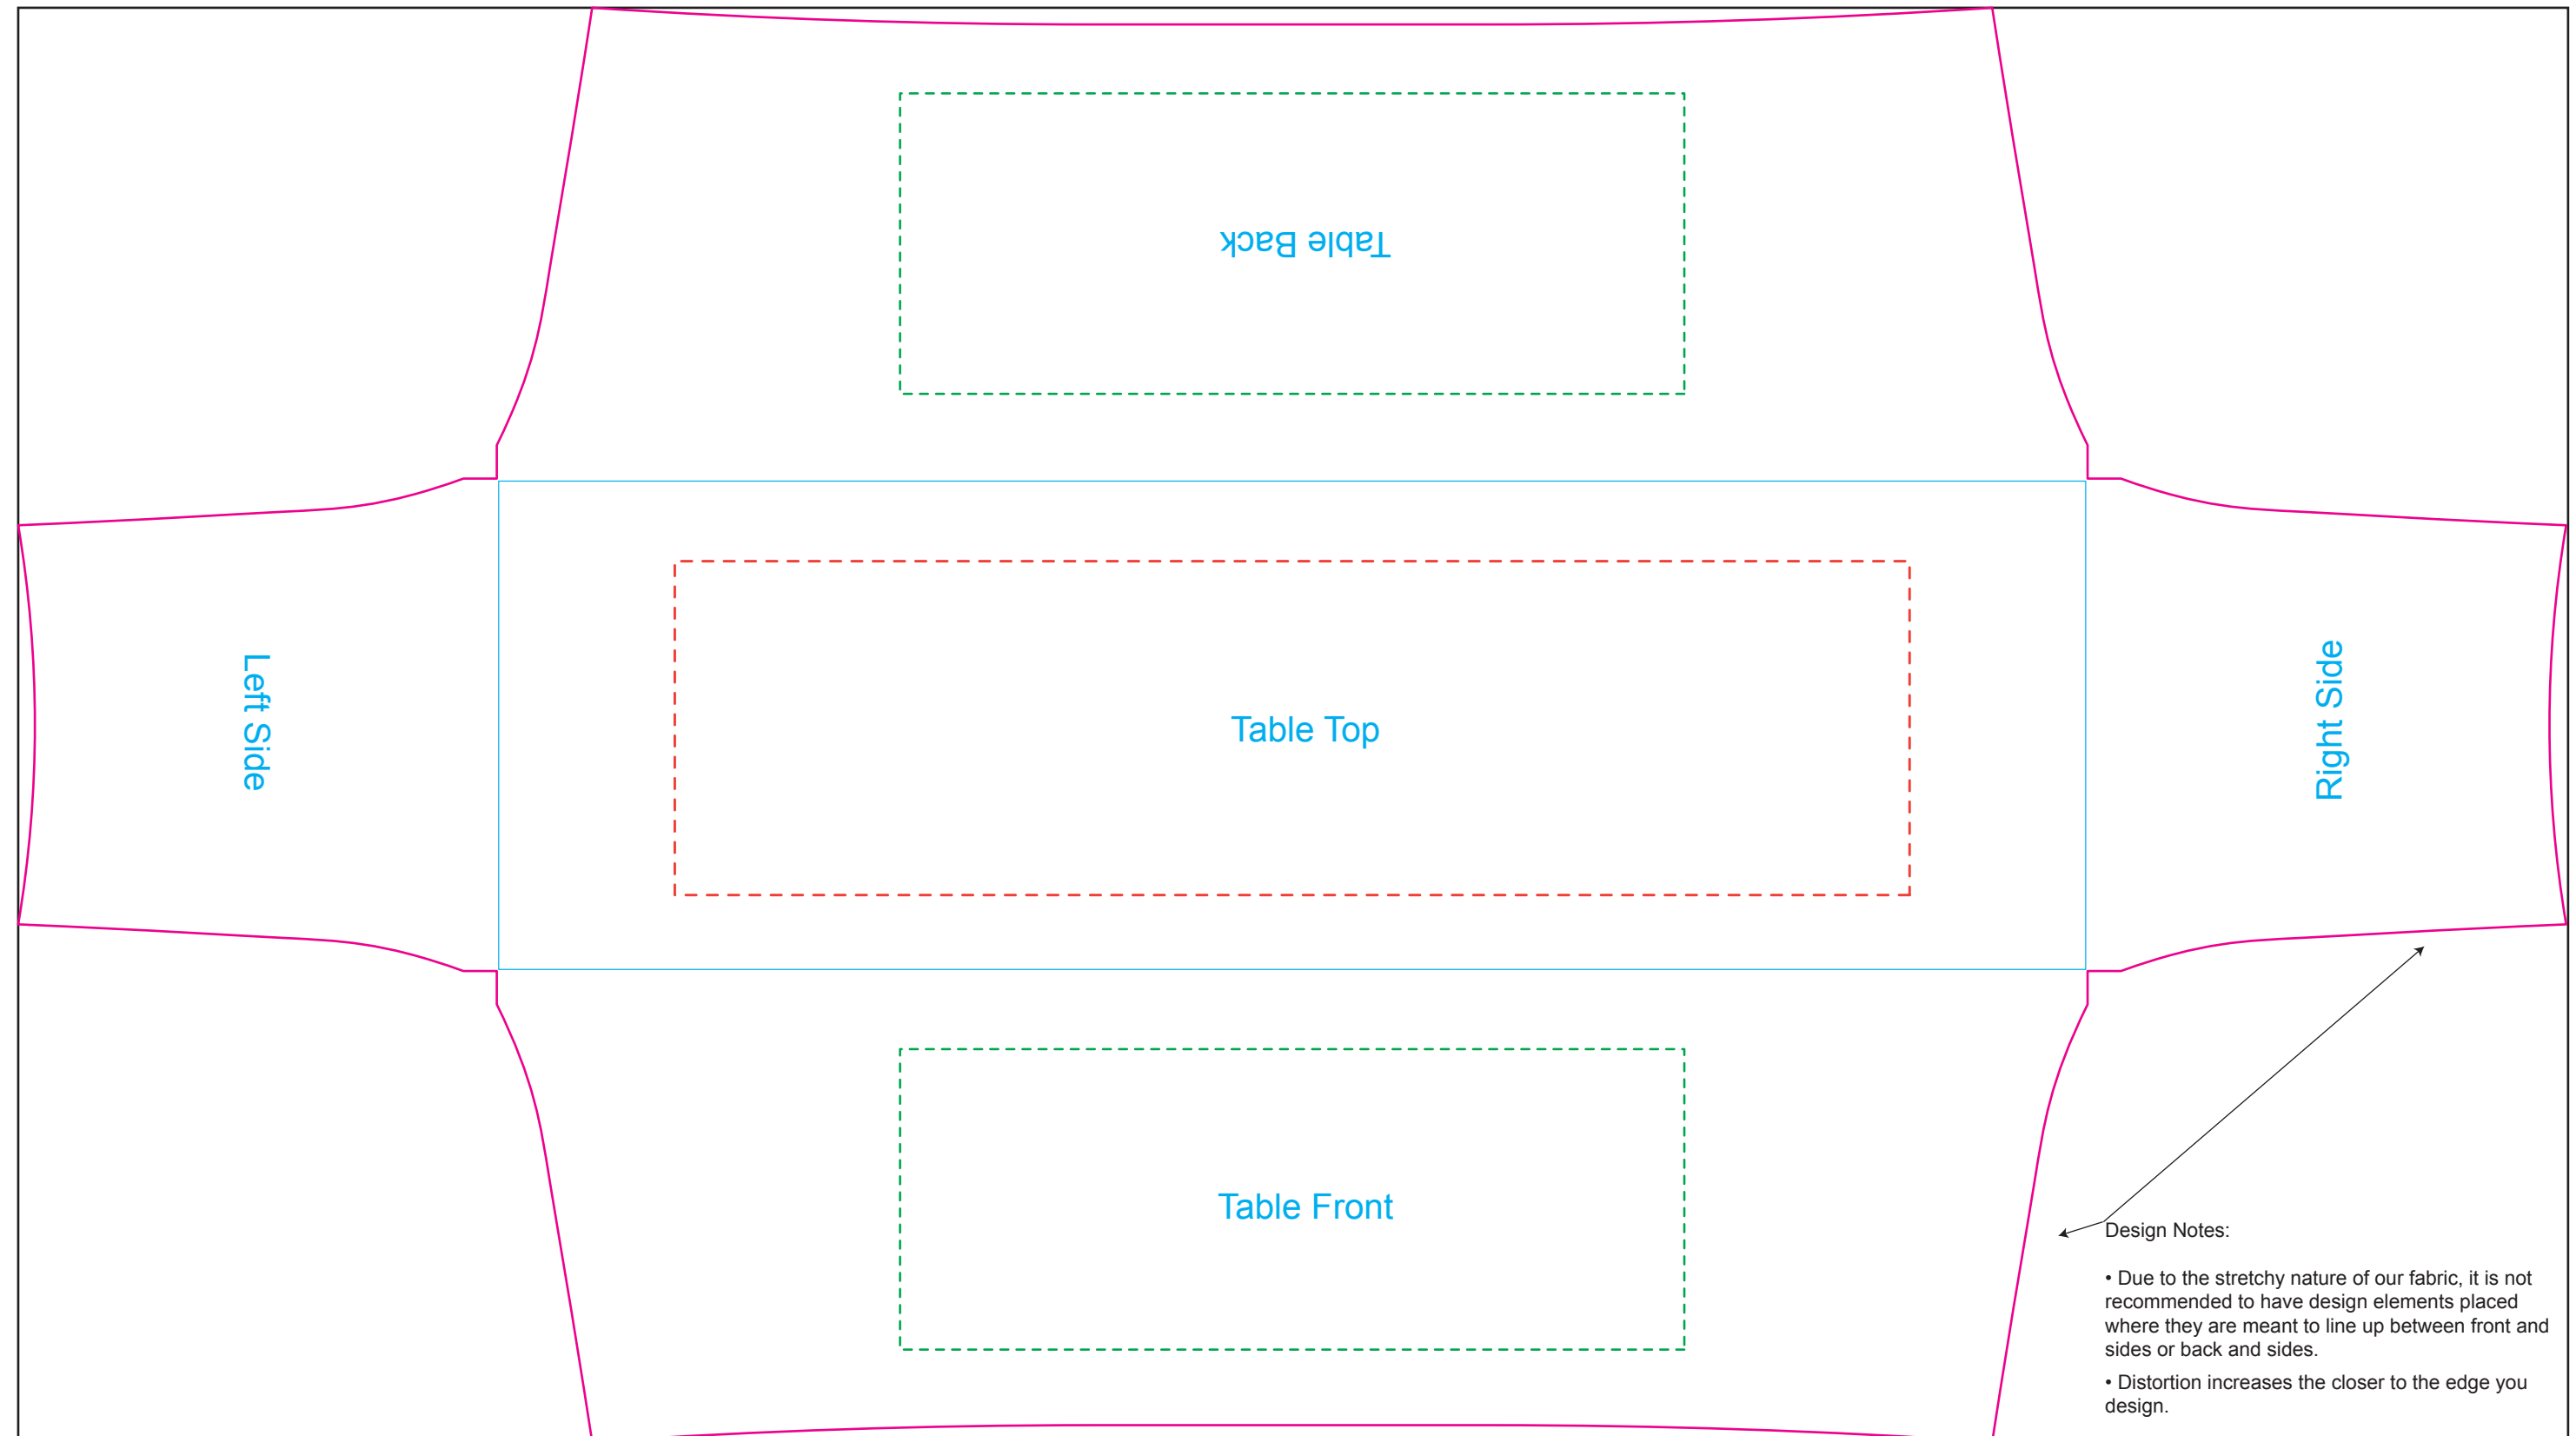

## 8' Fully Printed Tension Table Cover

- Live Area: 152.694"w x 85.911"h
- - - Front/Back Recommended Logo Areas: 47"w x 18"h
- - - Top Safe Area: 74"w x 20"h

- Keep all critical art inside stitch lines.
- Template is at 1/10 Scale.
- Convert all text to outlines, or supply font.
- All images must be at least 72 DPI at full scale.
- Supply all linked art files.

SCALE: 1:10

Rev 9/29/2016